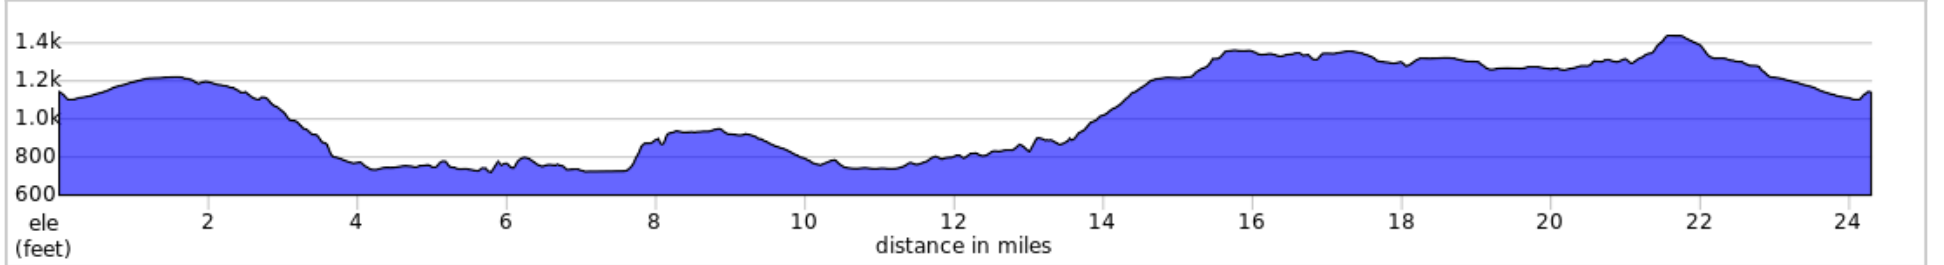

Loop 1 No McNeil Canyon

24.3 miles, + 1488 / - 1483 feet

Loop 1 No McNeil Canyon

Num	Dist	Type	Note
1.	0.0		Start of route
2.	0.1		R onto Webster Ave
3.	0.2		Continue onto Sanders St
4.	0.5		R onto E Woodin Ave
5.	1.2		Slight R
6.	1.3		Continue onto WA-150
7.	4.2		L onto US-97 N
8.	13.5		L onto Apple Acres Rd
9.	20.1		R onto US-97 ALT S
10.	23.8		L onto Sanders St
11.	24.1		Continue onto Webster Ave
12.	24.2		L onto S Farnham St
13.	24.3		End of route

24.3 miles. +1432/-1424 feet