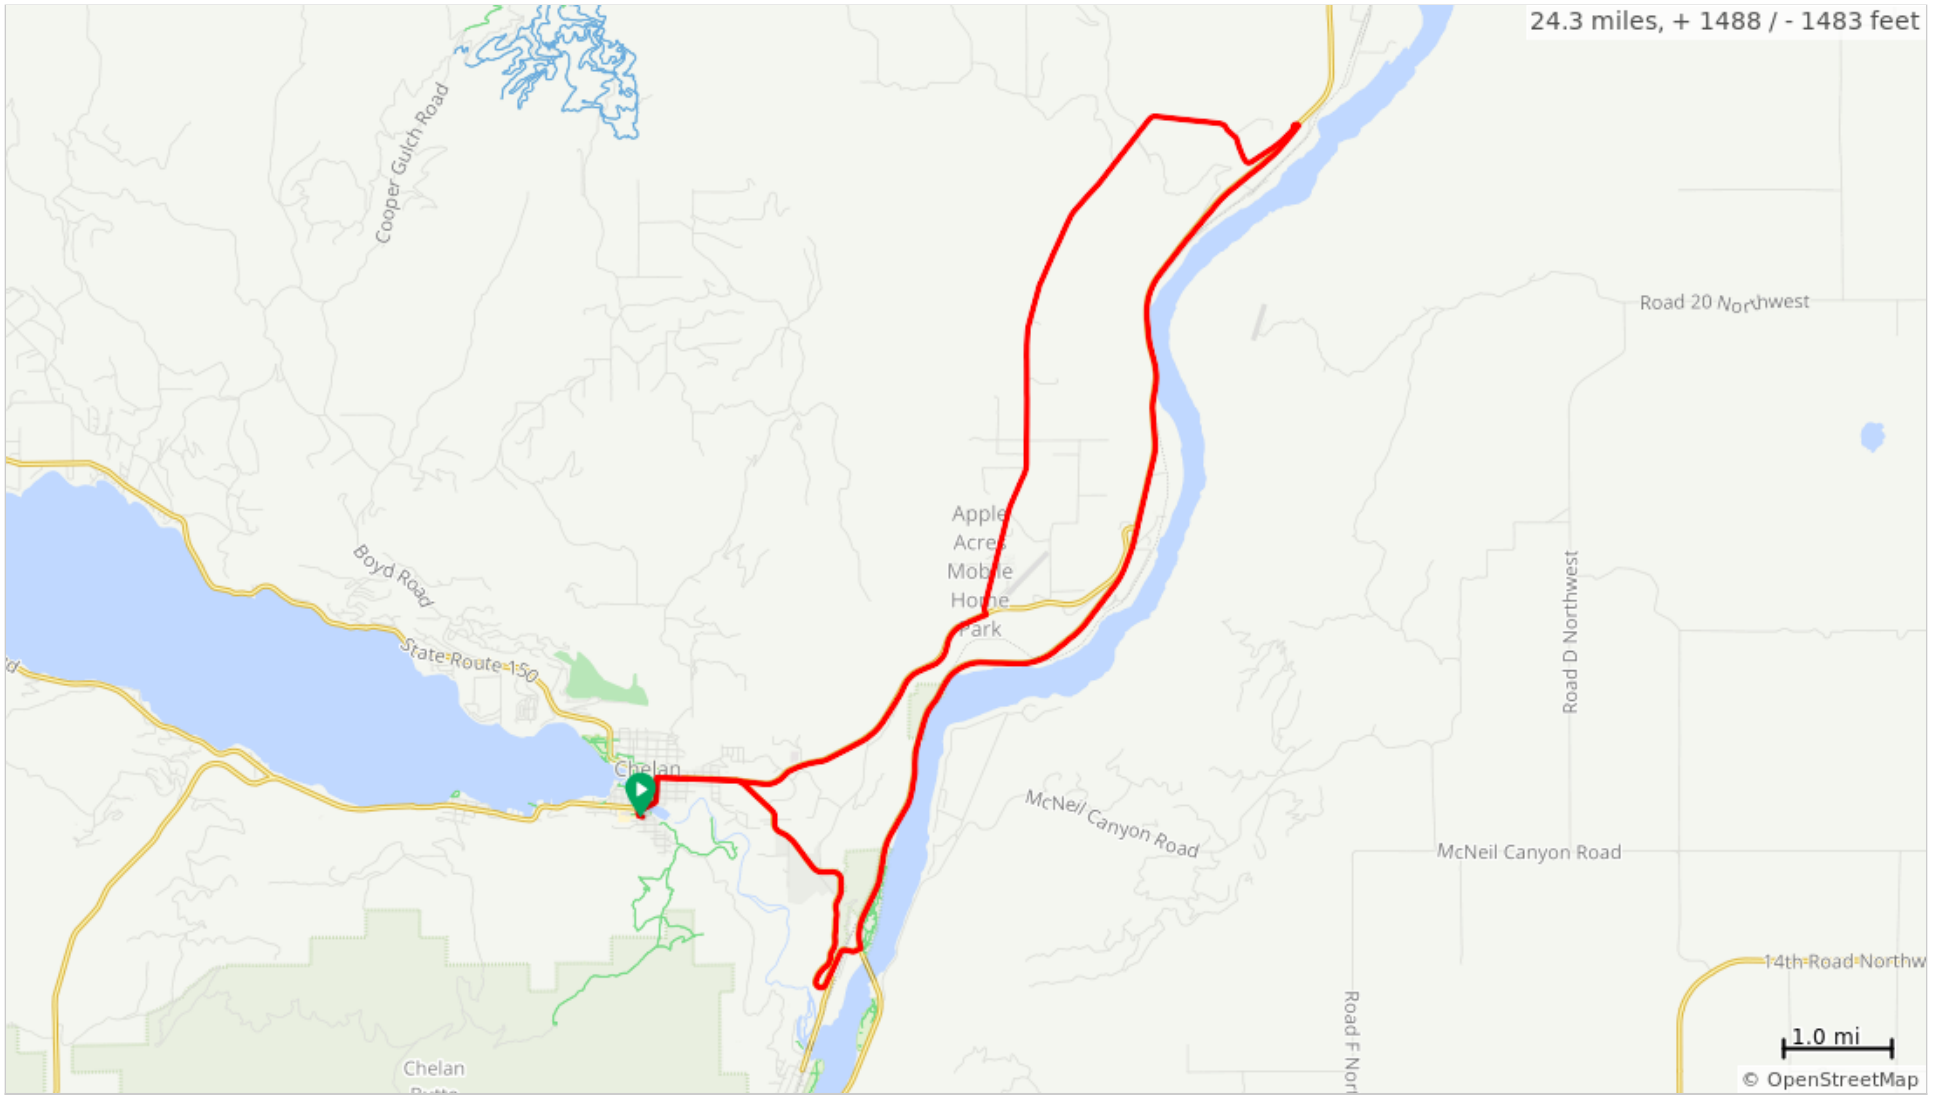

Loop 1 No McNeil Canyon

24.3 miles, + 1488 / - 1483 feet

Loop 1 No McNeil Canyon

Num	Dist	Type	Note
1.	0.0		Start of route
2.	0.1		R onto Webster Ave
3.	0.2		Continue onto Sanders St
4.	0.5		R onto E Woodin Ave
5.	1.2		Slight R
6.	1.3		Continue onto WA-150
7.	4.2		L onto US-97 N
8.	13.5		L onto Apple Acres Rd
9.	20.1		R onto US-97 ALT S
10.	23.8		L onto Sanders St
11.	24.1		Continue onto Webster Ave
12.	24.2		L onto S Farnham St
13.	24.3		End of route

24.3 miles. +1432/-1424 feet